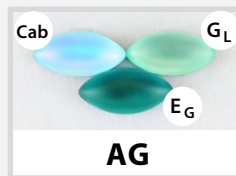

Fall 2020 Color Combinations

Available on **Silver [S]** wire.

Summer 2020 Color Combinations

Available on **Silver [S]** wire.

Fall 2019 Color Combinations

Available on **Silver [S]** wire.

Summer 2019 Color Combinations

Available on **Silver [S]** wire.