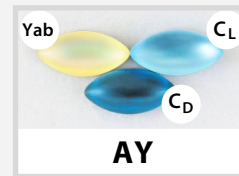

Fall 2020 Color Combinations

Available on **Silver [S]** wire.

Summer 2020 Color Combinations

Available on **Silver [S]** wire.

Fall 2019 Color Combinations

Available on **Silver [S]** wire.

Summer 2019 Color Combinations

Available on **Silver [S]** wire.