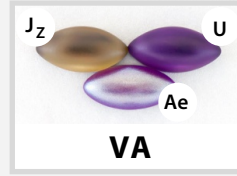

Fall 2020 Color Combinations

Available on **Silver [S]** wire.

Summer 2020 Color Combinations

Available on **Silver [S]** wire.

Fall 2019 Color Combinations

Available on **Silver [S]** wire.

Summer 2019 Color Combinations

Available on **Silver [S]** wire.