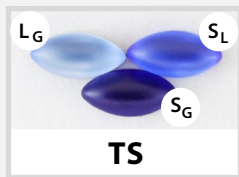

Fall 2020 Color Combinations

Available on **Silver [S]** wire.

Summer 2020 Color Combinations

Available on **Silver [S]** wire.

Fall 2019 Color Combinations

Available on **Silver [S]** wire.

Summer 2019 Color Combinations

Available on **Silver [S]** wire.