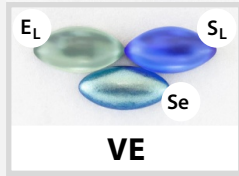

Fall 2020 Color Combinations

Available on **Silver [S]** wire.

Summer 2020 Color Combinations

Available on **Silver [S]** wire.

Fall 2019 Color Combinations

Available on **Silver [S]** wire.

Summer 2019 Color Combinations

Available on **Silver [S]** wire.