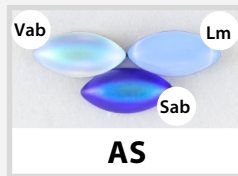

Fall 2020 Color Combinations

Available on **Silver [S]** wire.

Summer 2020 Color Combinations

Available on **Silver [S]** wire.

Fall 2019 Color Combinations

Available on **Silver [S]** wire.

Summer 2019 Color Combinations

Available on **Silver [S]** wire.