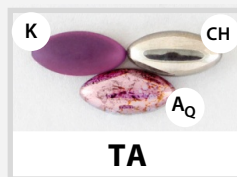

Fall 2020 Color Combinations

Available on **Silver [S]** wire.

Summer 2020 Color Combinations

Available on **Silver [S]** wire.

Fall 2019 Color Combinations

Available on **Silver [S]** wire.

Summer 2019 Color Combinations

Available on **Silver [S]** wire.