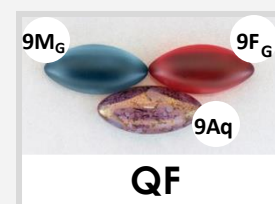

Fall 2024 Color Combinations

Available on **Black [B]** wire.

Summer 2024 Color Combinations

Available on **Black [B]** wire.

Winter 2023-2024 Color Combinations

Available on **Black [B]** wire.

Spring 2023-2024 Color Combinations

Available on **Black [B]** wire.

Summer 2022-2023 Color Combinations

Available on **Black [B]** wire.

Fall-Winter 2021-2023 Color Combinations

Available on **Silver [S]** wire.

Summer 2020-2021 Color Combinations

Available on **Black [B]** wire.