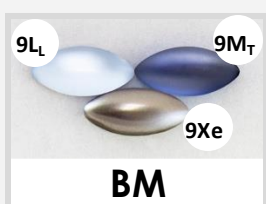

Fall 2024 Color Combinations

Available on **Black [B]** wire.

Summer 2024 Color Combinations

Available on **Black [B]** wire.

Winter 2023-2024 Color Combinations

Available on **Black [B]** wire.

Spring 2023-2024 Color Combinations

Available on **Black [B]** wire.

Summer 2022-2023 Color Combinations

Available on **Black [B]** wire.

Fall-Winter 2021-2023 Color Combinations

Available on **Silver [S]** wire.

Summer 2020-2021 Color Combinations

Available on **Black [B]** wire.