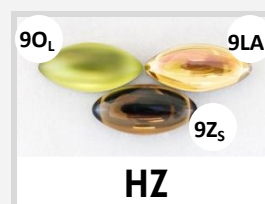

Fall 2024 Color Combinations

Available on **Black [B]** wire.

Summer 2024 Color Combinations

Available on **Black [B]** wire.

Winter 2023-2024 Color Combinations

Available on **Black [B]** wire.

Spring 2023-2024 Color Combinations

Available on **Black [B]** wire.

Summer 2022-2023 Color Combinations

Available on **Black [B]** wire.

Fall-Winter 2021-2023 Color Combinations

Available on **Silver [S]** wire.

Summer 2020-2021 Color Combinations

Available on **Black [B]** wire.