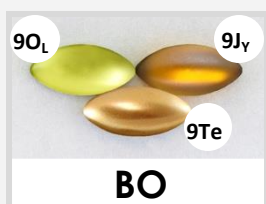

Fall 2024 Color Combinations

Available on **Black [B]** wire.

Summer 2024 Color Combinations

Available on **Black [B]** wire.

Winter 2023-2024 Color Combinations

Available on **Black [B]** wire.

Spring 2023-2024 Color Combinations

Available on **Black [B]** wire.

Summer 2022-2023 Color Combinations

Available on **Black [B]** wire.

Fall-Winter 2021-2023 Color Combinations

Available on **Silver [S]** wire.

Summer 2020-2021 Color Combinations

Available on **Black [B]** wire.