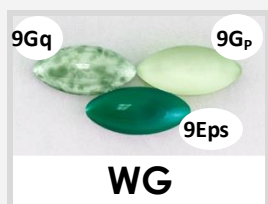

Fall 2024 Color Combinations

Available on **Black [B]** wire.

Summer 2024 Color Combinations

Available on **Black [B]** wire.

Winter 2023-2024 Color Combinations

Available on **Black [B]** wire.

Spring 2023-2024 Color Combinations

Available on **Black [B]** wire.

Summer 2022-2023 Color Combinations

Available on **Black [B]** wire.

Fall-Winter 2021-2023 Color Combinations

Available on **Silver [S]** wire.

Summer 2020-2021 Color Combinations

Available on **Black [B]** wire.