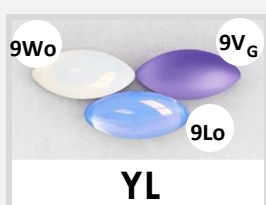

Fall 2024 Color Combinations

Available on **Black [B]** wire.

Summer 2024 Color Combinations

Available on **Black [B]** wire.

Winter 2023-2024 Color Combinations

Available on **Black [B]** wire.

Spring 2023-2024 Color Combinations

Available on **Black [B]** wire.

Summer 2022-2023 Color Combinations

Available on **Black [B]** wire.

Fall-Winter 2021-2023 Color Combinations

Available on **Silver [S]** wire.

Summer 2020-2021 Color Combinations

Available on **Black [B]** wire.