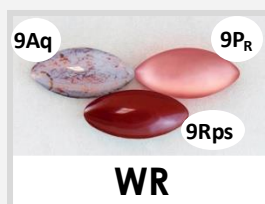

Fall 2024 Color Combinations

Available on **Black [B]** wire.

Summer 2024 Color Combinations

Available on **Black [B]** wire.

Winter 2023-2024 Color Combinations

Available on **Black [B]** wire.

Spring 2023-2024 Color Combinations

Available on **Black [B]** wire.

Summer 2022-2023 Color Combinations

Available on **Black [B]** wire.

Fall-Winter 2021-2023 Color Combinations

Available on **Silver [S]** wire.

Summer 2020-2021 Color Combinations

Available on **Black [B]** wire.