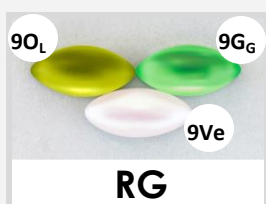

Fall 2024 Color Combinations

Available on **Black [B]** wire.

Summer 2024 Color Combinations

Available on **Black [B]** wire.

Winter 2023-2024 Color Combinations

Available on **Black [B]** wire.

Spring 2023-2024 Color Combinations

Available on **Black [B]** wire.

Summer 2022-2023 Color Combinations

Available on **Black [B]** wire.

Fall-Winter 2021-2023 Color Combinations

Available on **Silver [S]** wire.

Summer 2020-2021 Color Combinations

Available on **Black [B]** wire.