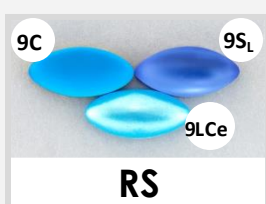

Fall 2024 Color Combinations

Available on **Black [B]** wire.

Summer 2024 Color Combinations

Available on **Black [B]** wire.

Winter 2023-2024 Color Combinations

Available on **Black [B]** wire.

Spring 2023-2024 Color Combinations

Available on **Black [B]** wire.

Summer 2022-2023 Color Combinations

Available on **Black [B]** wire.

Fall-Winter 2021-2023 Color Combinations

Available on **Silver [S]** wire.

Summer 2020-2021 Color Combinations

Available on **Black [B]** wire.