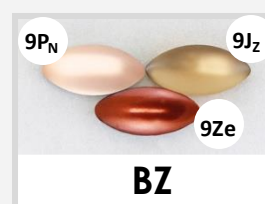

Fall 2024 Color Combinations

Available on **Black [B]** wire.

Summer 2024 Color Combinations

Available on **Black [B]** wire.

Winter 2023-2024 Color Combinations

Available on **Black [B]** wire.

Spring 2023-2024 Color Combinations

Available on **Black [B]** wire.

Summer 2022-2023 Color Combinations

Available on **Black [B]** wire.

Fall-Winter 2021-2023 Color Combinations

Available on **Silver [S]** wire.

Summer 2020-2021 Color Combinations

Available on **Black [B]** wire.