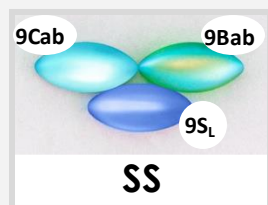

Fall 2024 Color Combinations

Available on **Black [B]** wire.

Summer 2024 Color Combinations

Available on **Black [B]** wire.

Winter 2023-2024 Color Combinations

Available on **Black [B]** wire.

Spring 2023-2024 Color Combinations

Available on **Black [B]** wire.

Summer 2022-2023 Color Combinations

Available on **Black [B]** wire.

Fall-Winter 2021-2023 Color Combinations

Available on **Silver [S]** wire.

Summer 2020-2021 Color Combinations

Available on **Black [B]** wire.