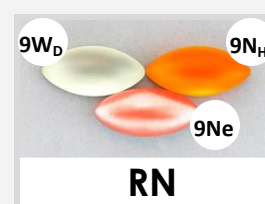

Fall 2024 Color Combinations

Available on **Black [B]** wire.

Summer 2024 Color Combinations

Available on **Black [B]** wire.

Winter 2023-2024 Color Combinations

Available on **Black [B]** wire.

Spring 2023-2024 Color Combinations

Available on **Black [B]** wire.

Summer 2022-2023 Color Combinations

Available on **Black [B]** wire.

Fall-Winter 2021-2023 Color Combinations

Available on **Silver [S]** wire.

Summer 2020-2021 Color Combinations

Available on **Black [B]** wire.