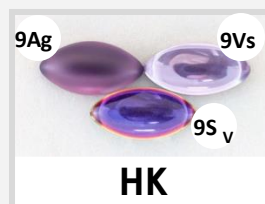

Fall 2024 Color Combinations

Available on **Black [B]** wire.

Summer 2024 Color Combinations

Available on **Black [B]** wire.

Winter 2023-2024 Color Combinations

Available on **Black [B]** wire.

Spring 2023-2024 Color Combinations

Available on **Black [B]** wire.

Summer 2022-2023 Color Combinations

Available on **Black [B]** wire.

Fall-Winter 2021-2023 Color Combinations

Available on **Silver [S]** wire.

Summer 2020-2021 Color Combinations

Available on **Black [B]** wire.