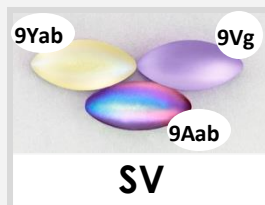

Fall 2024 Color Combinations

Available on **Black [B]** wire.

Summer 2024 Color Combinations

Available on **Black [B]** wire.

Winter 2023-2024 Color Combinations

Available on **Black [B]** wire.

Spring 2023-2024 Color Combinations

Available on **Black [B]** wire.

Summer 2022-2023 Color Combinations

Available on **Black [B]** wire.

Fall-Winter 2021-2023 Color Combinations

Available on **Silver [S]** wire.

Summer 2020-2021 Color Combinations

Available on **Black [B]** wire.