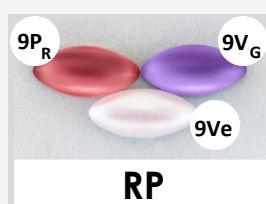

Fall 2024 Color Combinations

Available on **Black [B]** wire.

Summer 2024 Color Combinations

Available on **Black [B]** wire.

Winter 2023-2024 Color Combinations

Available on **Black [B]** wire.

Spring 2023-2024 Color Combinations

Available on **Black [B]** wire.

Summer 2022-2023 Color Combinations

Available on **Black [B]** wire.

Fall-Winter 2021-2023 Color Combinations

Available on **Silver [S]** wire.

Summer 2020-2021 Color Combinations

Available on **Black [B]** wire.