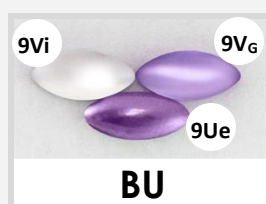

Fall 2024 Color Combinations

Available on **Black [B]** wire.

Summer 2024 Color Combinations

Available on **Black [B]** wire.

Winter 2023-2024 Color Combinations

Available on **Black [B]** wire.

Spring 2023-2024 Color Combinations

Available on **Black [B]** wire.

Summer 2022-2023 Color Combinations

Available on **Black [B]** wire.

Fall-Winter 2021-2023 Color Combinations

Available on **Silver [S]** wire.

Summer 2020-2021 Color Combinations

Available on **Black [B]** wire.