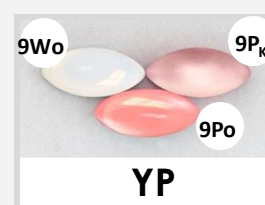

Fall 2024 Color Combinations

Available on **Black [B]** wire.

Summer 2024 Color Combinations

Available on **Black [B]** wire.

Winter 2023-2024 Color Combinations

Available on **Black [B]** wire.

Spring 2023-2024 Color Combinations

Available on **Black [B]** wire.

Summer 2022-2023 Color Combinations

Available on **Black [B]** wire.

Fall-Winter 2021-2023 Color Combinations

Available on **Silver [S]** wire.

Summer 2020-2021 Color Combinations

Available on **Black [B]** wire.