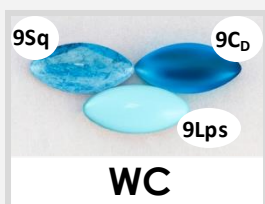

Fall 2024 Color Combinations

Available on **Black [B]** wire.

Summer 2024 Color Combinations

Available on **Black [B]** wire.

Winter 2023-2024 Color Combinations

Available on **Black [B]** wire.

Spring 2023-2024 Color Combinations

Available on **Black [B]** wire.

Summer 2022-2023 Color Combinations

Available on **Black [B]** wire.

Fall-Winter 2021-2023 Color Combinations

Available on **Silver [S]** wire.

Summer 2020-2021 Color Combinations

Available on **Black [B]** wire.