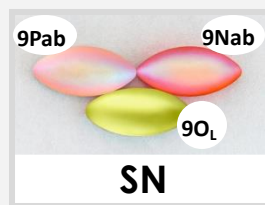

Fall 2024 Color Combinations

Available on **Black [B]** wire.

Summer 2024 Color Combinations

Available on **Black [B]** wire.

Winter 2023-2024 Color Combinations

Available on **Black [B]** wire.

Spring 2023-2024 Color Combinations

Available on **Black [B]** wire.

Summer 2022-2023 Color Combinations

Available on **Black [B]** wire.

Fall-Winter 2021-2023 Color Combinations

Available on **Silver [S]** wire.

Summer 2020-2021 Color Combinations

Available on **Black [B]** wire.