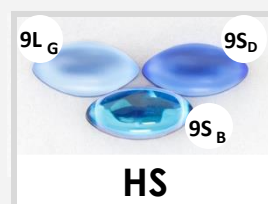

Fall 2024 Color Combinations

Available on **Black [B]** wire.

Summer 2024 Color Combinations

Available on **Black [B]** wire.

Winter 2023-2024 Color Combinations

Available on **Black [B]** wire.

Spring 2023-2024 Color Combinations

Available on **Black [B]** wire.

Summer 2022-2023 Color Combinations

Available on **Black [B]** wire.

Fall-Winter 2021-2023 Color Combinations

Available on **Silver [S]** wire.

Summer 2020-2021 Color Combinations

Available on **Black [B]** wire.