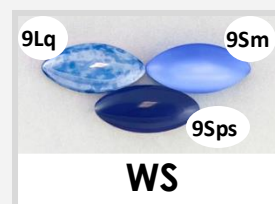

Fall 2024 Color Combinations

Available on **Black [B]** wire.

Summer 2024 Color Combinations

Available on **Black [B]** wire.

Winter 2023-2024 Color Combinations

Available on **Black [B]** wire.

Spring 2023-2024 Color Combinations

Available on **Black [B]** wire.

Summer 2022-2023 Color Combinations

Available on **Black [B]** wire.

Fall-Winter 2021-2023 Color Combinations

Available on **Silver [S]** wire.

Summer 2020-2021 Color Combinations

Available on **Black [B]** wire.